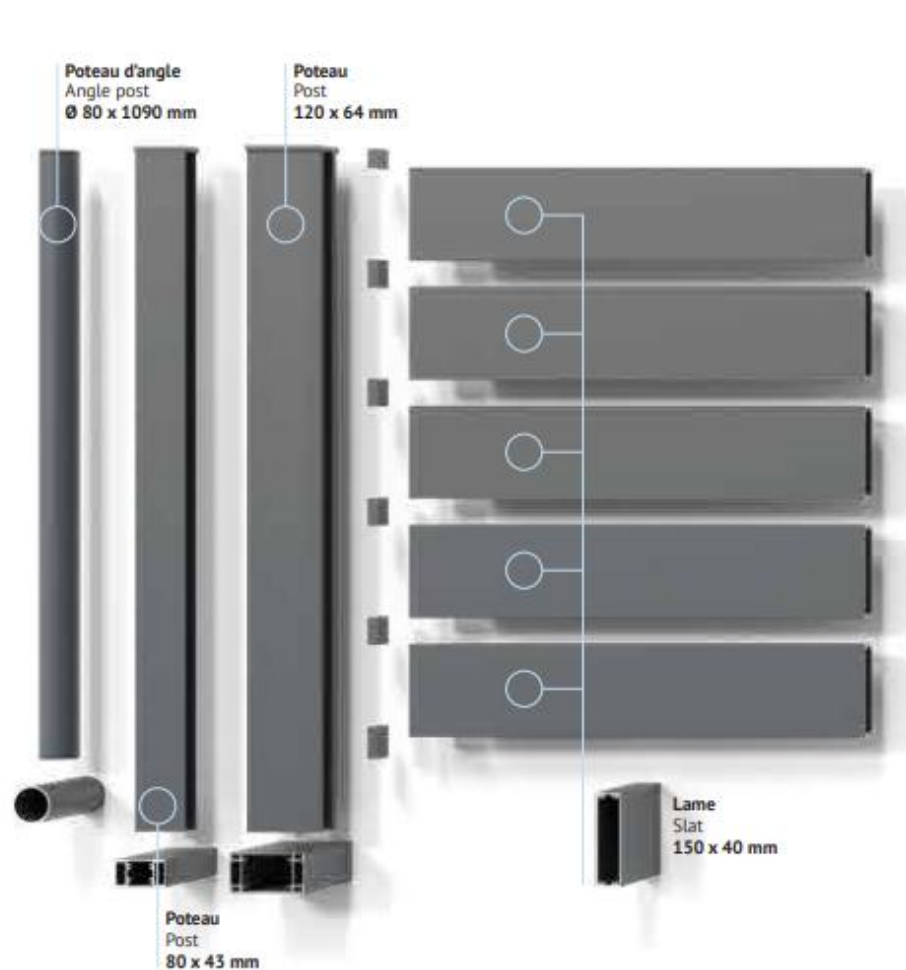

FICHE TECHNIQUE | TECHNICAL SHEET

STRONG AJOURÉ