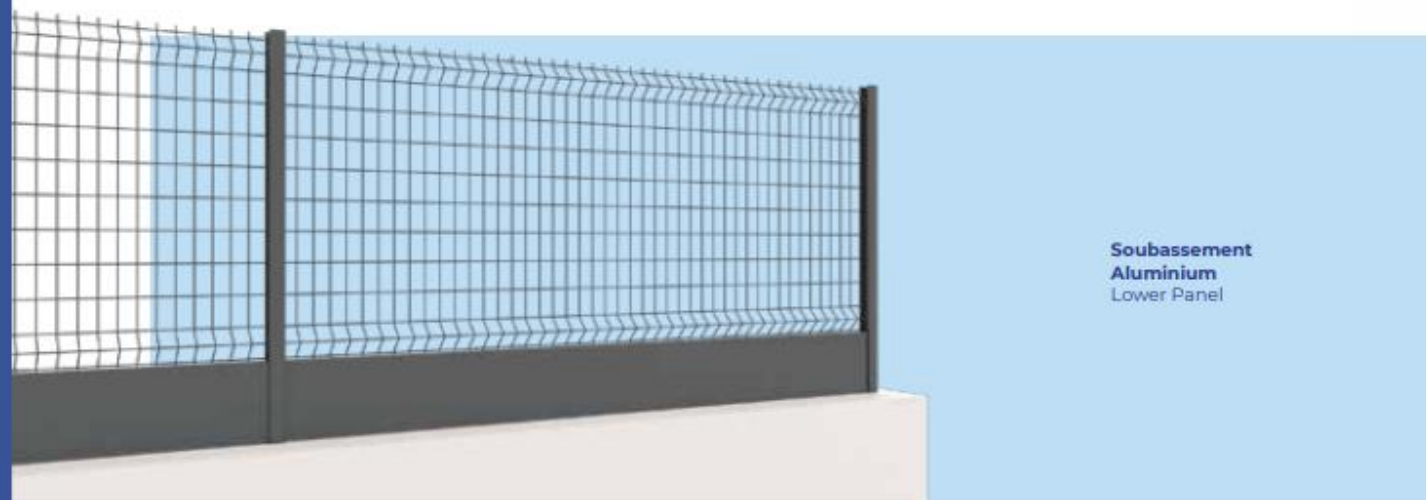

Kit Clôture grillage rigide acier panneau soudé
Welded panel rigid steel mesh fence kit

FICHE TECHNIQUE TECHNICAL SHEET

Couleurs Standard Standard Colours

6005
Sablé
Sandblasted

7016
Sablé
Sandblasted

Complements | Add-ons

**Kit d'occultation
Vertical ou Horizontal
100mm/200mm**
Blackout kit
Vertical or Horizontal
100mm/200mm

**Soubassement
Aluminium**
Lower Panel