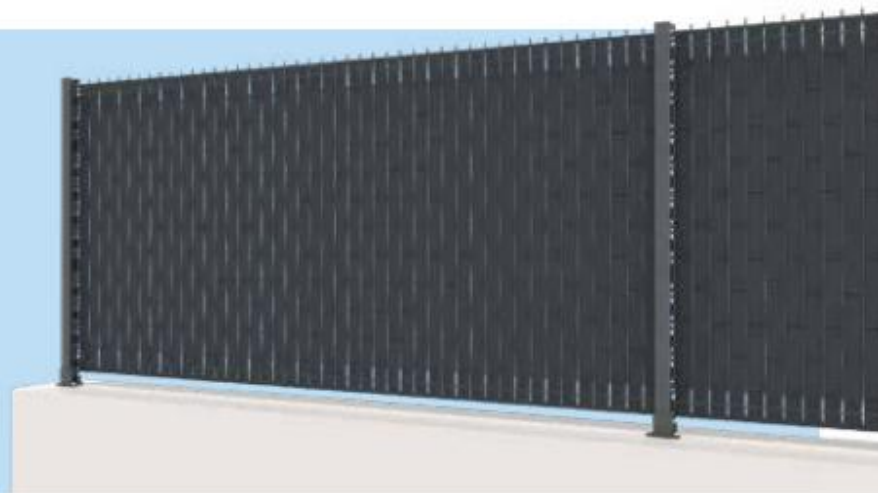

Kit Clôture grillage rigide acier panneau soudé
Welded panel rigid steel mesh fence kit

FICHE TECHNIQUE TECHNICAL SHEET

Couleurs Standard Standard Colours

6005
Sablé
Sandblasted

7016
Sablé
Sandblasted

Complements | Add-ons

**Kit d'occultation
Vertical ou Horizontal
100mm/200mm**
Blackout kit
Vertical or Horizontal
100mm/200mm

**Soubassement
Aluminium**
Lower Panel